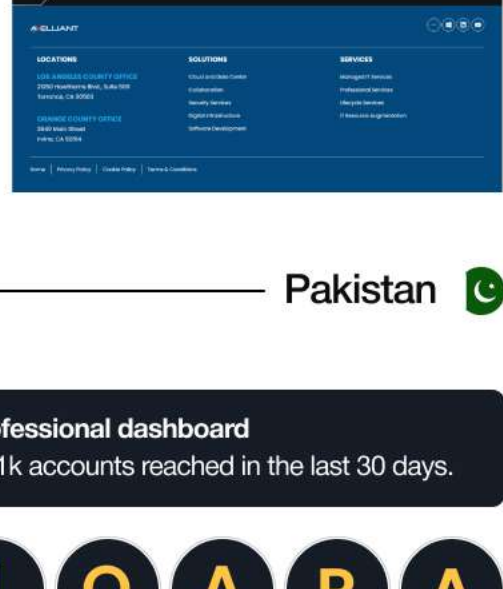

Professional dashboard  
15.7k accounts reached in the last 30 days.

GLOBAL

## Carousel

Client

USA

**Global - The Business Design Company**  
We Enable Success.

Client

USA

**Axelliant**  
Axelliant is a national solutions provider headquartered in Southern California that addresses the needs of businesses and organizations of all sizes and across all industries. Our depth of technical leadership, our significant industry experience, and our unique methodology set us apart.

## Website Design

Client

Pakistan

**Siqara Security Services**  
Providing Specialized Security Solutions. EST. 1992.

Professional dashboard  
18.1k accounts reached in the last 30 days.

SIQARA