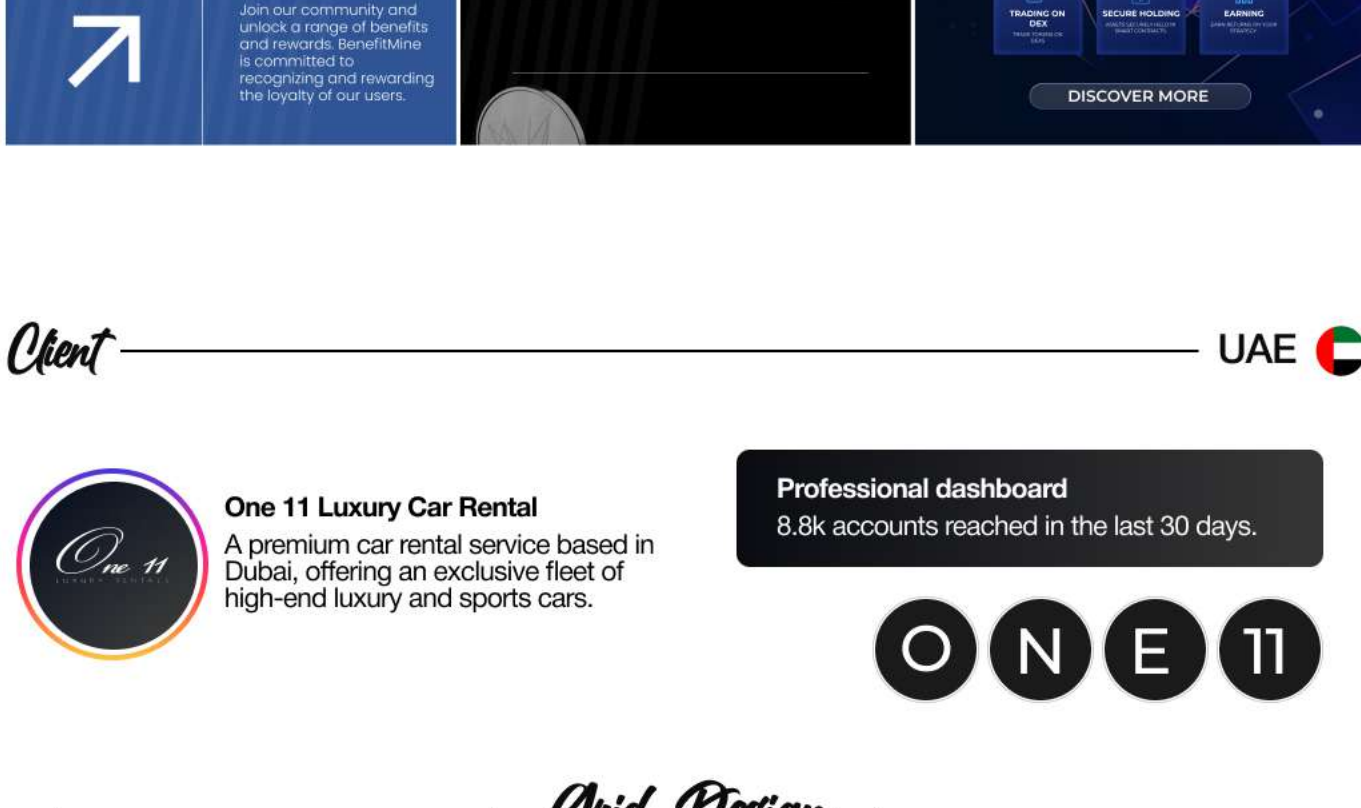

Grid Design

Client

UAE

ZPetrochem
ZPetrochem is a leading force in the trading and distribution of petroleum with fertiliser and petrochemical everywhere, Asia, Europe, and Latin America.

Professional dashboard
6.1k accounts reached in the last 30 days.

ZPETROCHEM