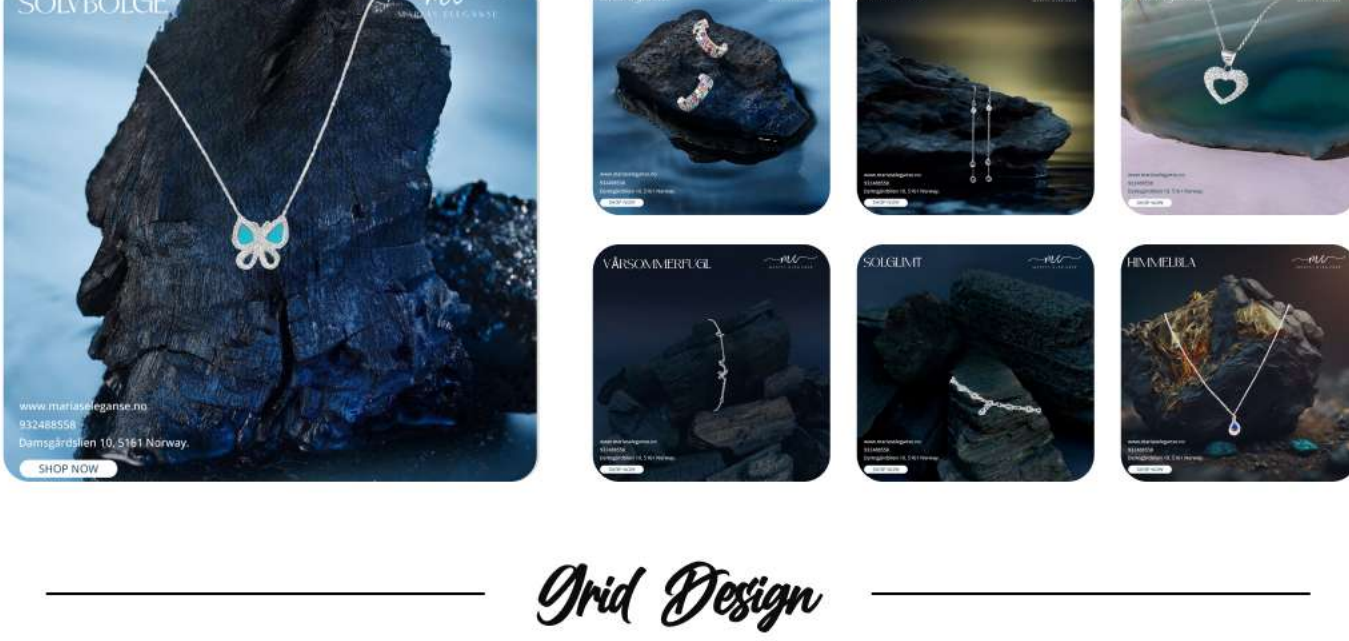

Grid Design