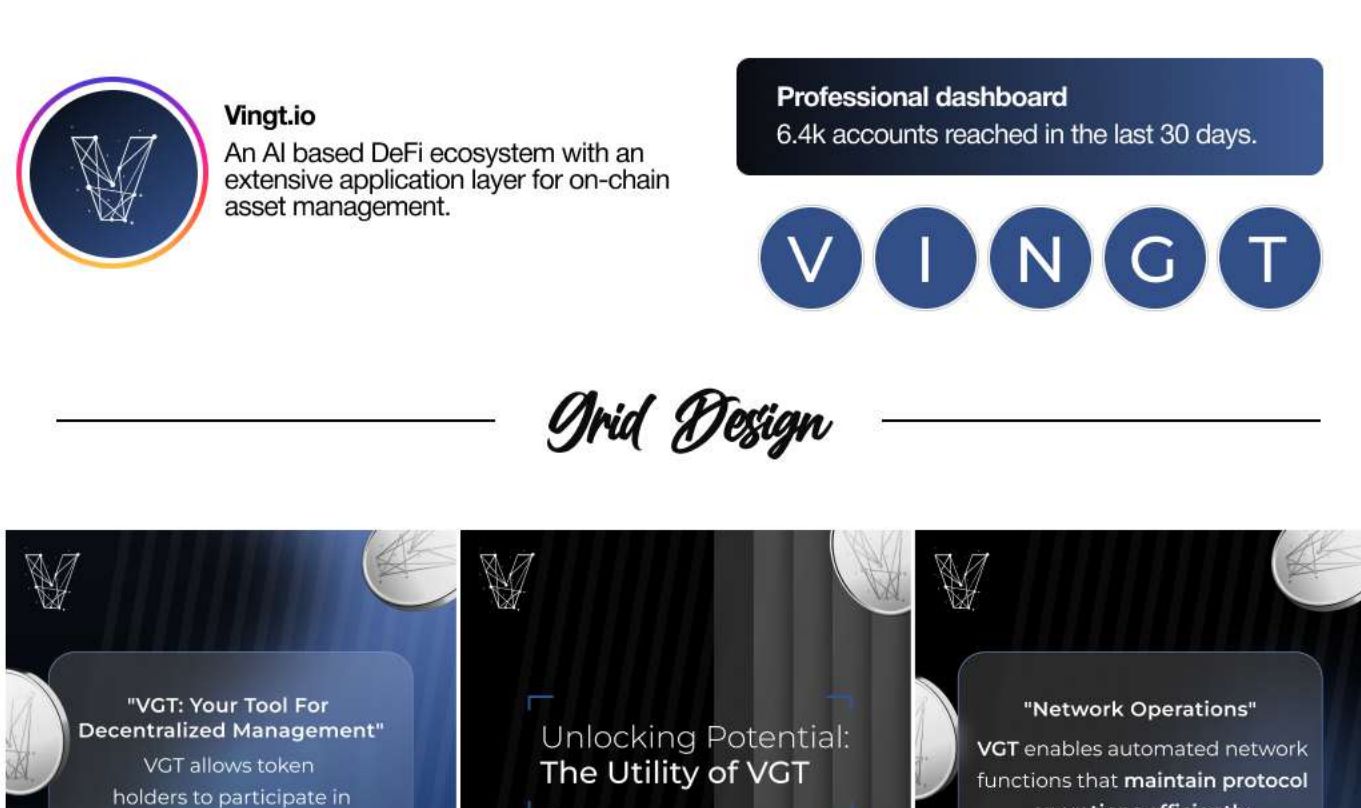

## Website Design

Client

Pakistan

**Siqara Security Services**  
Providing Specialized Security Solutions. EST. 1992.

Professional dashboard  
18.1k accounts reached in the last 30 days.

SIQARA

## Grid Design

Client

Canada

**Vingto**  
An AI based DeFi ecosystem with an extensive application layer for on-chain asset management.

Professional dashboard  
6.4k accounts reached in the last 30 days.

VINGTO

## Grid Design

Client

UAE

**One 11 Luxury Car Rental**  
A premium car rental service based in Dubai, offering an exclusive fleet of high-end luxury and sports cars.

Professional dashboard  
8.8k accounts reached in the last 30 days.